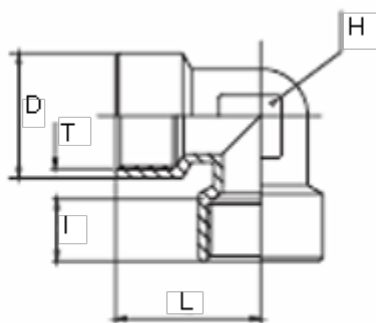

Data Sheet

Article number: 5891200TR14

Description: Elbow sleeve 1200TR
G1/4"

Measures

$d = 16.5$

$H = 13$

$L = 31.0$

$I = 11.5$

$T = 1/4"$